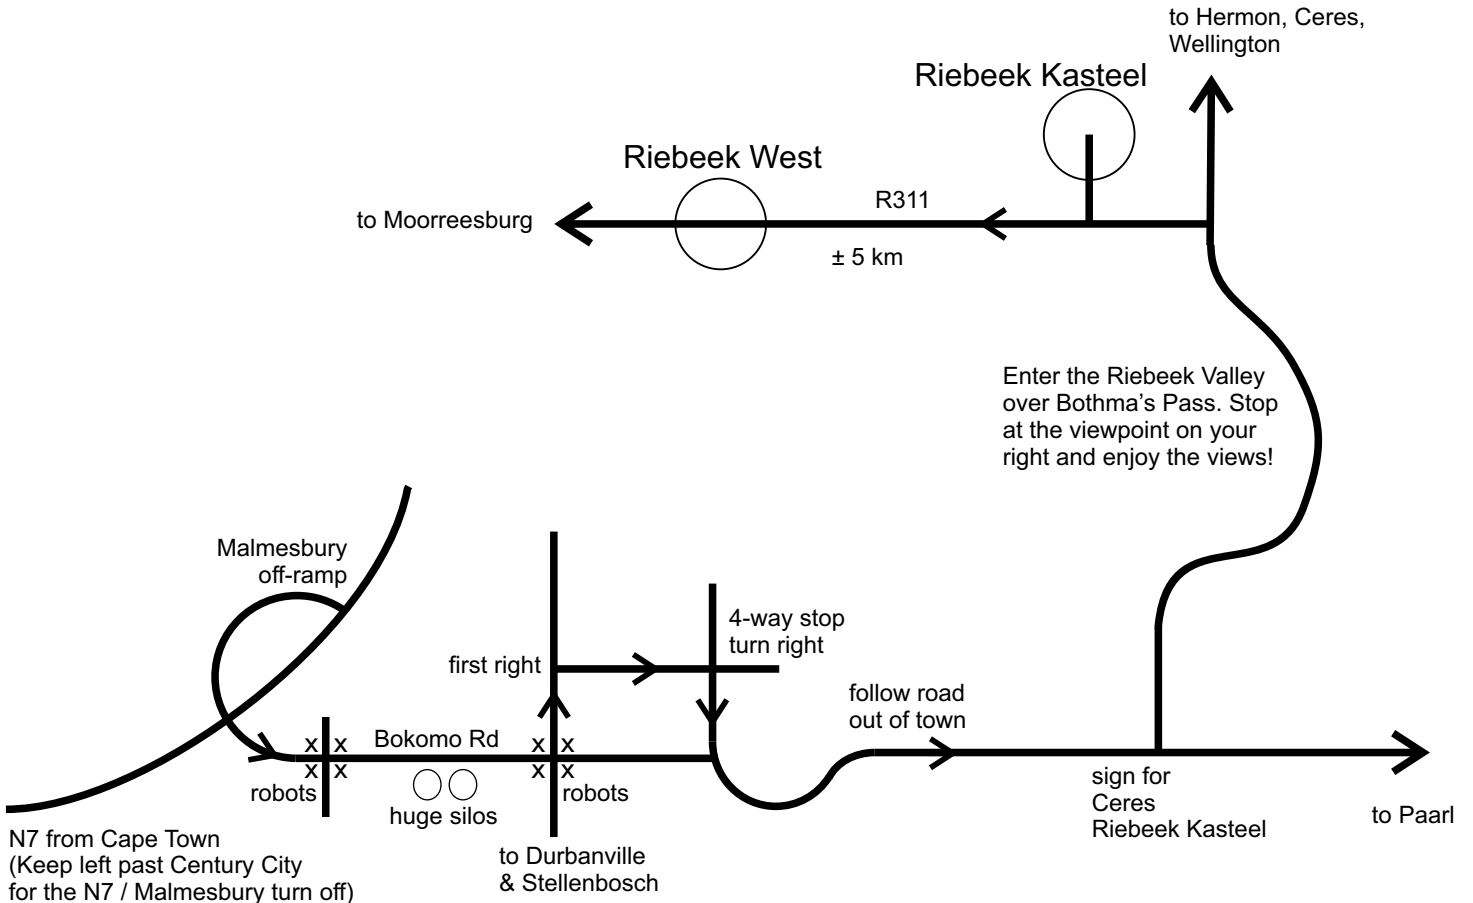

Garden COTTAGE
RieBeeK WeSt

Johann Human • 083 654 3200

RIEBEEK WEST MAP

DIRECTIONS FROM CAPE TOWN