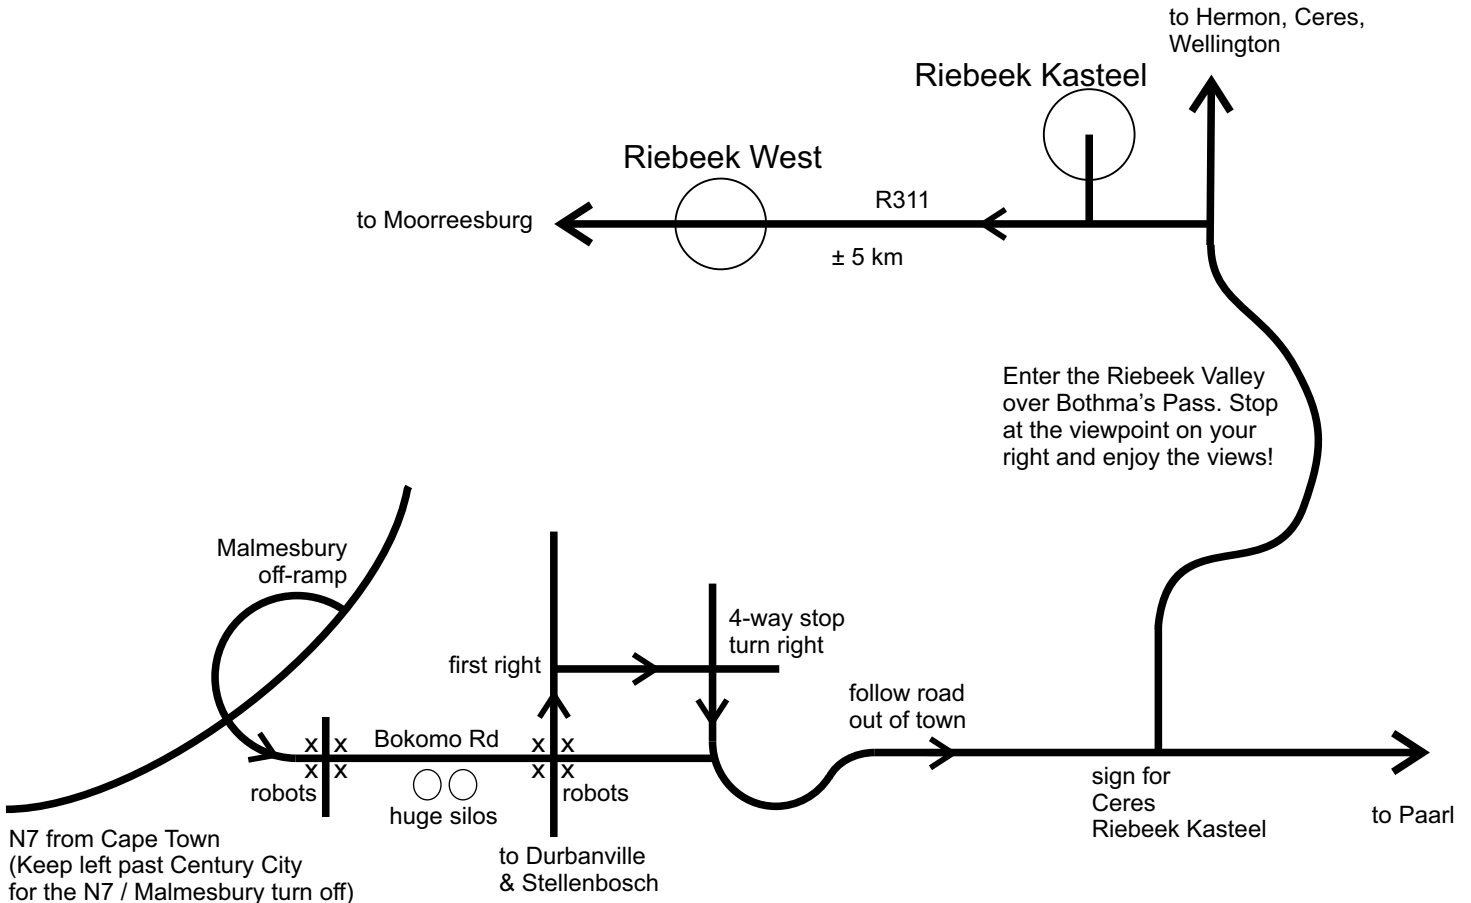

Garden COTTAGE
RieBeeK WeSt

Johann Human • 083 654 3200

RIEBEEK WEST MAP

DIRECTIONS FROM CAPE TOWN